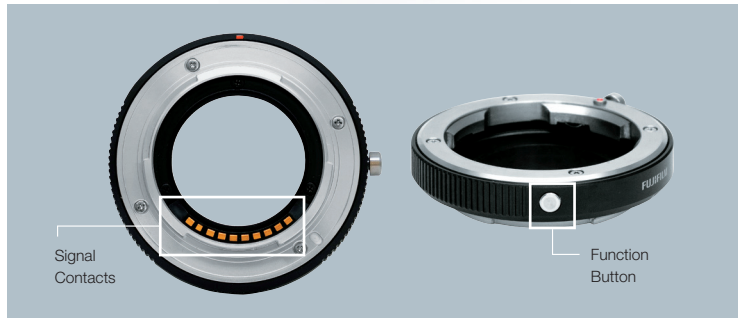

the choice for X Series owners

X Accessories

M Mount Adapter

The M Mount adapter lets you use an incredibly wide selection of lenses with an X Mount-equipped camera body. Made from the same high-grade metal material used in X Mount cameras and the XF lens X Mount, the adapter is engineered to ensure a high-precision fit. It also features electronic contacts for communicating signals with the camera body and a function button that lets users smoothly choose settings and functions for the mounted lens (Shoot Without Lens, focal length settings, various image corrections, etc.) *1 Also in the case of the X-Pro1, the bright frame in the Optical Viewfinder mode changes according to the lens focal length setting for easy shooting.*2