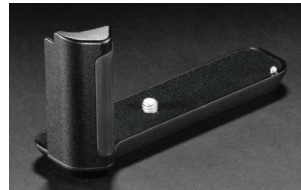

Compatible with: X-T1/X-T10/X-E2/X-E1/X100S*/X20*/X-S1*/FinePix HS50EXR/X100T/X30

Hand Grip

VG-XT1

Compatible with: X-T1

This grip has the same dust- and splash-resistant structure as the cameras in X-T1 series. It features a shutter release button, AE-L / AF-L and focus assist buttons, as well as twin command dials for excellent operability when you hold the camera vertically. The tripod mounting socket at the base of the grip is aligned with the optical axis. It houses an auxiliary battery (NP-W126) to enable the shooting of approx. 700 shots on a single charge when combined with the camera body battery.

HG-XM1

Offering an assured hold while preventing any interference with a tripod head, this grip is ideal when the camera is fitted with a large lens. The tripod mounting socket is aligned with the optical axis and both battery and memory card can be accessed while the grip is in place.